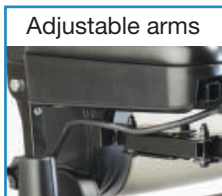

Rascal P321

Compact powerchairs

Your new route to independence

Rascal P321

Rascal P321 Specification:

Type Class	B / 2
Overall length	88cm / 35"
Overall width	58.5cm / 23"
Floor to seat height	44.5-49.5cm (min-max)
Seat width	45.7cm / 18"
Seat depth	40.6cm / 16"
Maximum carrying capacity	113kgs / 18 stone
Battery voltage and capacity	12V / 14Ah x 2
Maximum speed	6.4km/h / 4mph
Ground clearance	2.3cm / 0.9"
Maximum kerb height	2.5cm / 1"
Range*	up to 13km / 8 miles
The maximum safe slope	6°
Turn-around width	1.06m / 3'5"
Colour	Red

*Range on full charge and flat ground.

Main Features:

- Car transportable
- Flip-up fully adjustable armrests
- Solid tyres all round
- Convenient joystick charging port
- Folding seat
- Flip-up footplate

Rascal P321 Profile:

The Rascal P321 gives you a lightweight, compact Rear-Wheel Drive 4 mph powerchair. Specifically designed to combine both easy dismantling and portable mobility, the P321 is the ideal choice for indoor and occasional outdoor use and delivers versatility and total comfort. Getting the seat position right for you is simple with armrests, seat height and joystick adjustments.